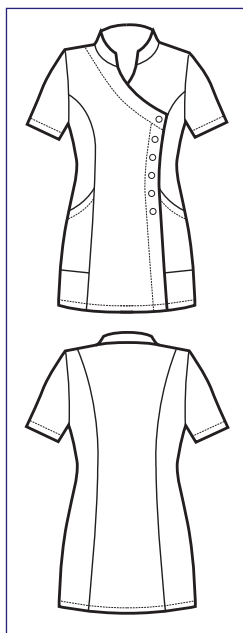

*THE ANTISTAIN FABRIC
THAT BREATHES AND
THAT LETS HAIR SLIP AWAY*

**BOTTONI A
PRESSIONE
SNAPS**

**CASACCA DONNA
SUPER DRY**

NEW

**006501
CASACCA LIMOGES
SUPER DRY**
100% polyester
130 gr/m²
S • M • L • XL • XXL
NERO