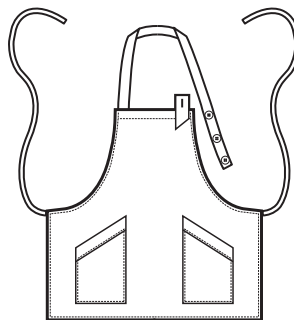

**088243
SHERRY
SUPER DRY**
100% polyester
130 gr/m²
ONE SIZE
NERO + LUREX 03