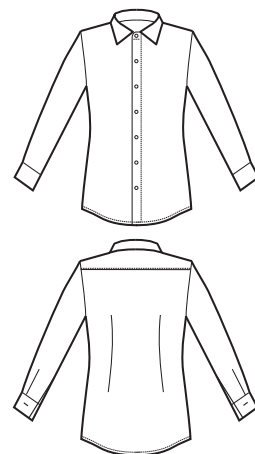

061510M
CAMICIA NEVADA UNISEX
SUPER DRY LIGHT
MEZZA MANICA
HALF SLEEVE
100% polyester
super dry light
85 gr/m²
S • M • L • XL • XXL
BIANCO

**SUPER DRY
LIGHT**

**IL TESSUTO LEGGERO
ANTIMACCHIA CHE RESPIRA
E FA SCIVOLARE I CAPELLI
THE LIGHT ANTISTAIN FABRIC
THAT BREATHES AND
THAT LETS HAIR SLIP AWAY**