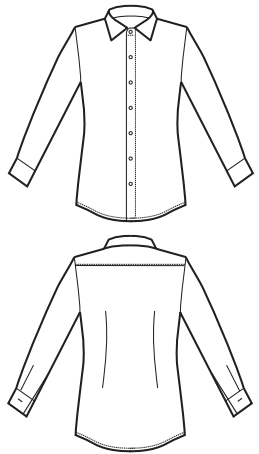

061511
CAMICIA NEVADA
UNISEX
SUPER DRY LIGHT
100% polyester
super dry light
85 gr/m²
S • M • L • XL • XXL
NERO

**SUPER DRY
LIGHT**

IL TESSUTO LEGGERO
ANTIMACCHIA CHE RESPIRA
E FA SCIVOLARE I CAPELLI
THE LIGHT ANTISTAIN FABRIC
THAT BREATHES AND
THAT LETS HAIR SLIP AWAY