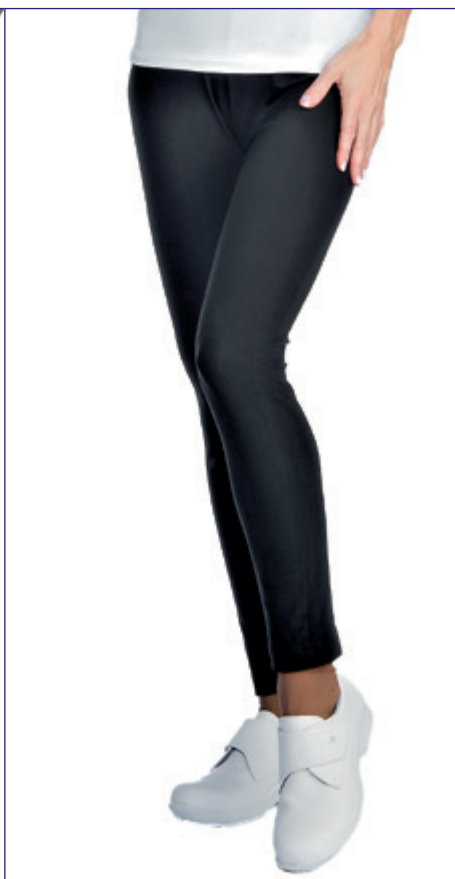

024611 LONG LEGGINGS

97% cotton • 3% spandex - 180 gr/m²
S • M • L • XL • XXL
NERO