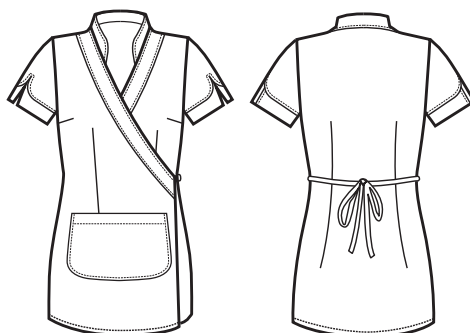

004570
KIMONO TAHITI
100% polyester
Bohème
180 gr/m²
M • XL
BIANCO