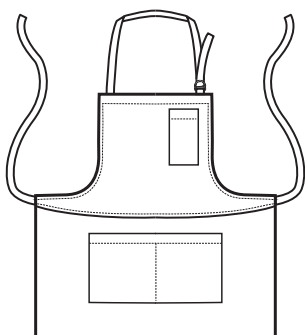

**PICCADILLY - MAGIC
ONE SIZE**

SUPER DRY

**IL TESSUTO ANTIMACCHIA CHE RESPIRA
E FA SCIVOLARE I CAPELLI**

**THE ANTISTAIN FABRIC THAT BREATHES
AND THAT LETS HAIR SLIP AWAY**

**087581
PICCADILLY
SUPER DRY**
100% polyester
130 gr/m²
ONE SIZE
NERO