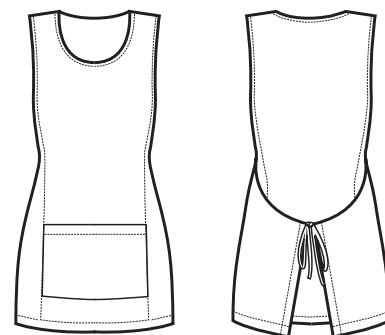

**013221
PAPEETE**
100% polyester
220 gr/m²
SMOKE

SMOKE

**SHERRY
ONE SIZE**

SUPER DRY

**IL TESSUTO ANTIMACCHIA
CHE RESPIRA E FA
SCIVOLARE I CAPELLI**

**THE ANTISTAIN FABRIC
THAT BREATHES AND
THAT LETS HAIR SLIP AWAY**