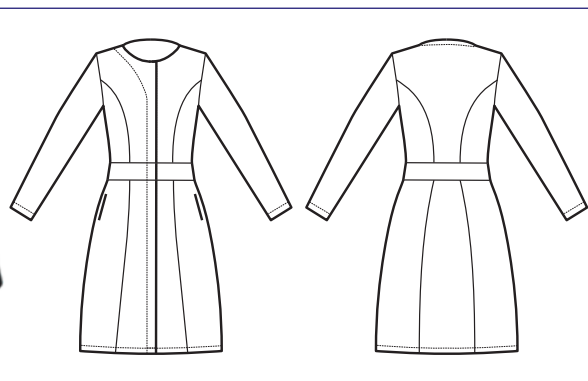

NEW

**BOTTONI A
PRESSIONE
SNAPS**

NEW

007211T
ABITINO SALONICCO
MANICA 3/4
100% polyester
Bohème
180 gr/m²
S • M • L • XL • XXL
NERO

BOHÈME

LO STRETCH
LAVA E INDOSSA
CHE RESPIRA

STRETCH FABRIC
WASH & WEAR
THAT BREATHES