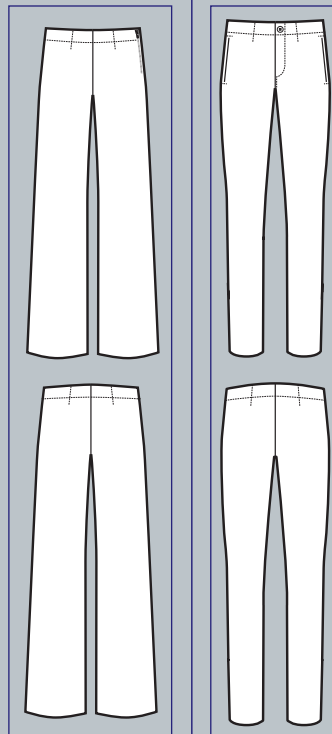

**024511
PANTALONE
PALAZZO
SUPER STRETCH**
96% polyester
4% spandex
200 gr/m²
40 • 42 • 44 • 46 • 48
50 • 52 • 54 • 56
NERO