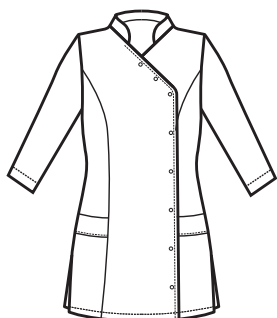

THE ANTISTAIN FABRIC THAT BREATHES
AND THAT LETS HAIR SLIP AWAY

CASACCA DONNA
SUPER DRY

Bottoni a pressione
Snaps

012281M
CASACCA NIZZA
MEZZA MANICA
SUPER DRY
100% polyester
130 gr/m²
S • M • L • XL • XXL
NERO